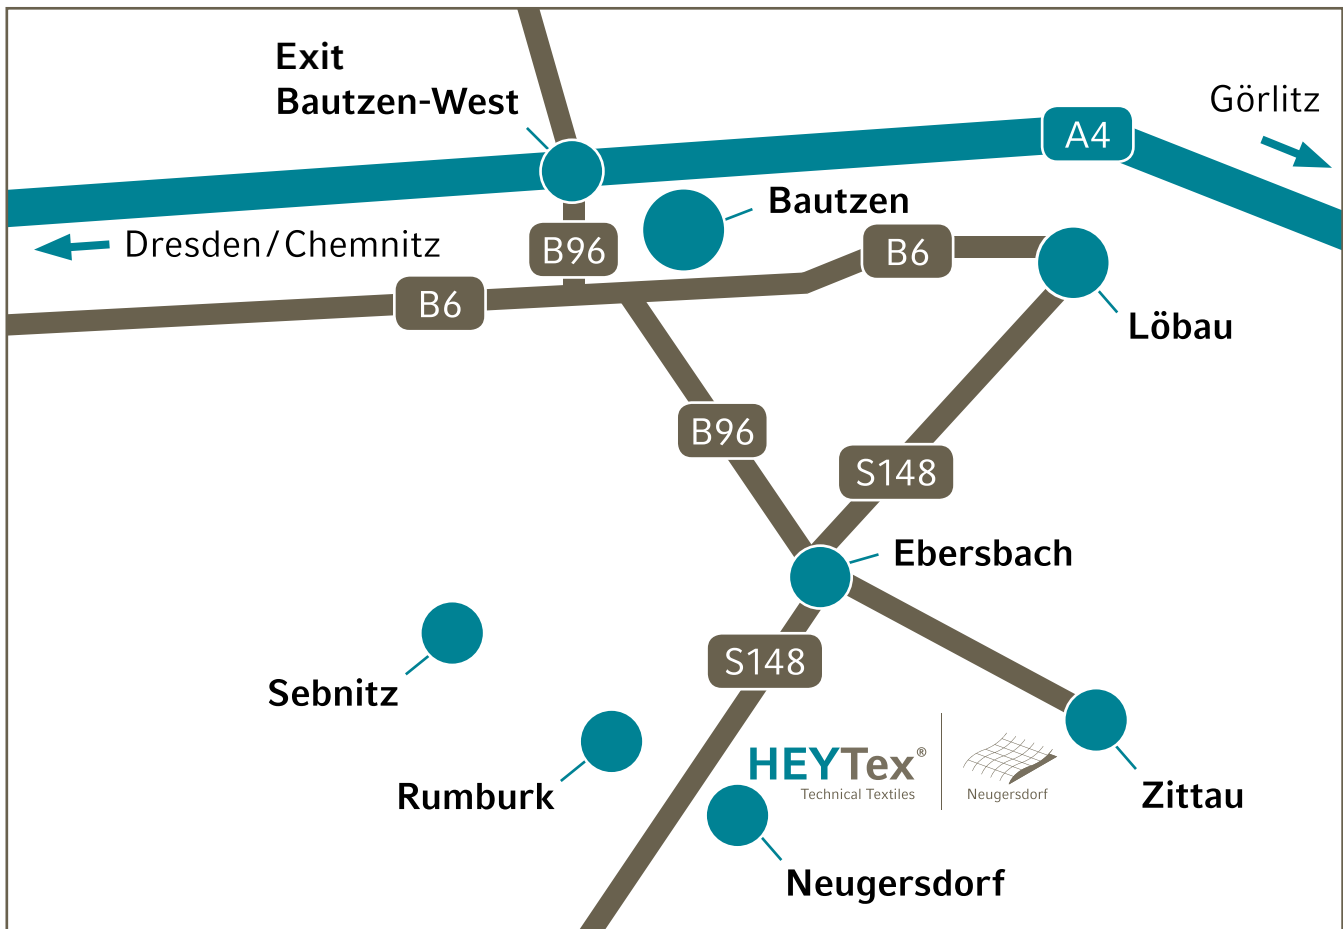

DIRECTIONS

HOW TO REACH US

- ▶ A4 coming from Dresden, exit Bautzen West
- ▶ Take B96 in the direction of Oppach, Neusalza-Spremberg, Friedersdorf, Ebersbach
- ▶ B96 coming through Ebersbach (almost at the end of the village) turn right at the traffic lights
- ▶ Drive in the direction of Neugersdorf
- ▶ Drive by OBI-Baumarkt and Aral gas station (on your right)
- ▶ Turn right to town center of Neugersdorf (Zentrum). DO NOT follow new ring road (in the direction of Zollplatz)!
- ▶ Follow this road for 200 m, keep straight on Nordstraße – DO NOT follow the Hauptstraße to your left. To your right you will find Heytex – ready identifiable with its 6 tower silos
- ▶ Please follow Nordstraße to Heytex access road on your left after passing Netto-Market